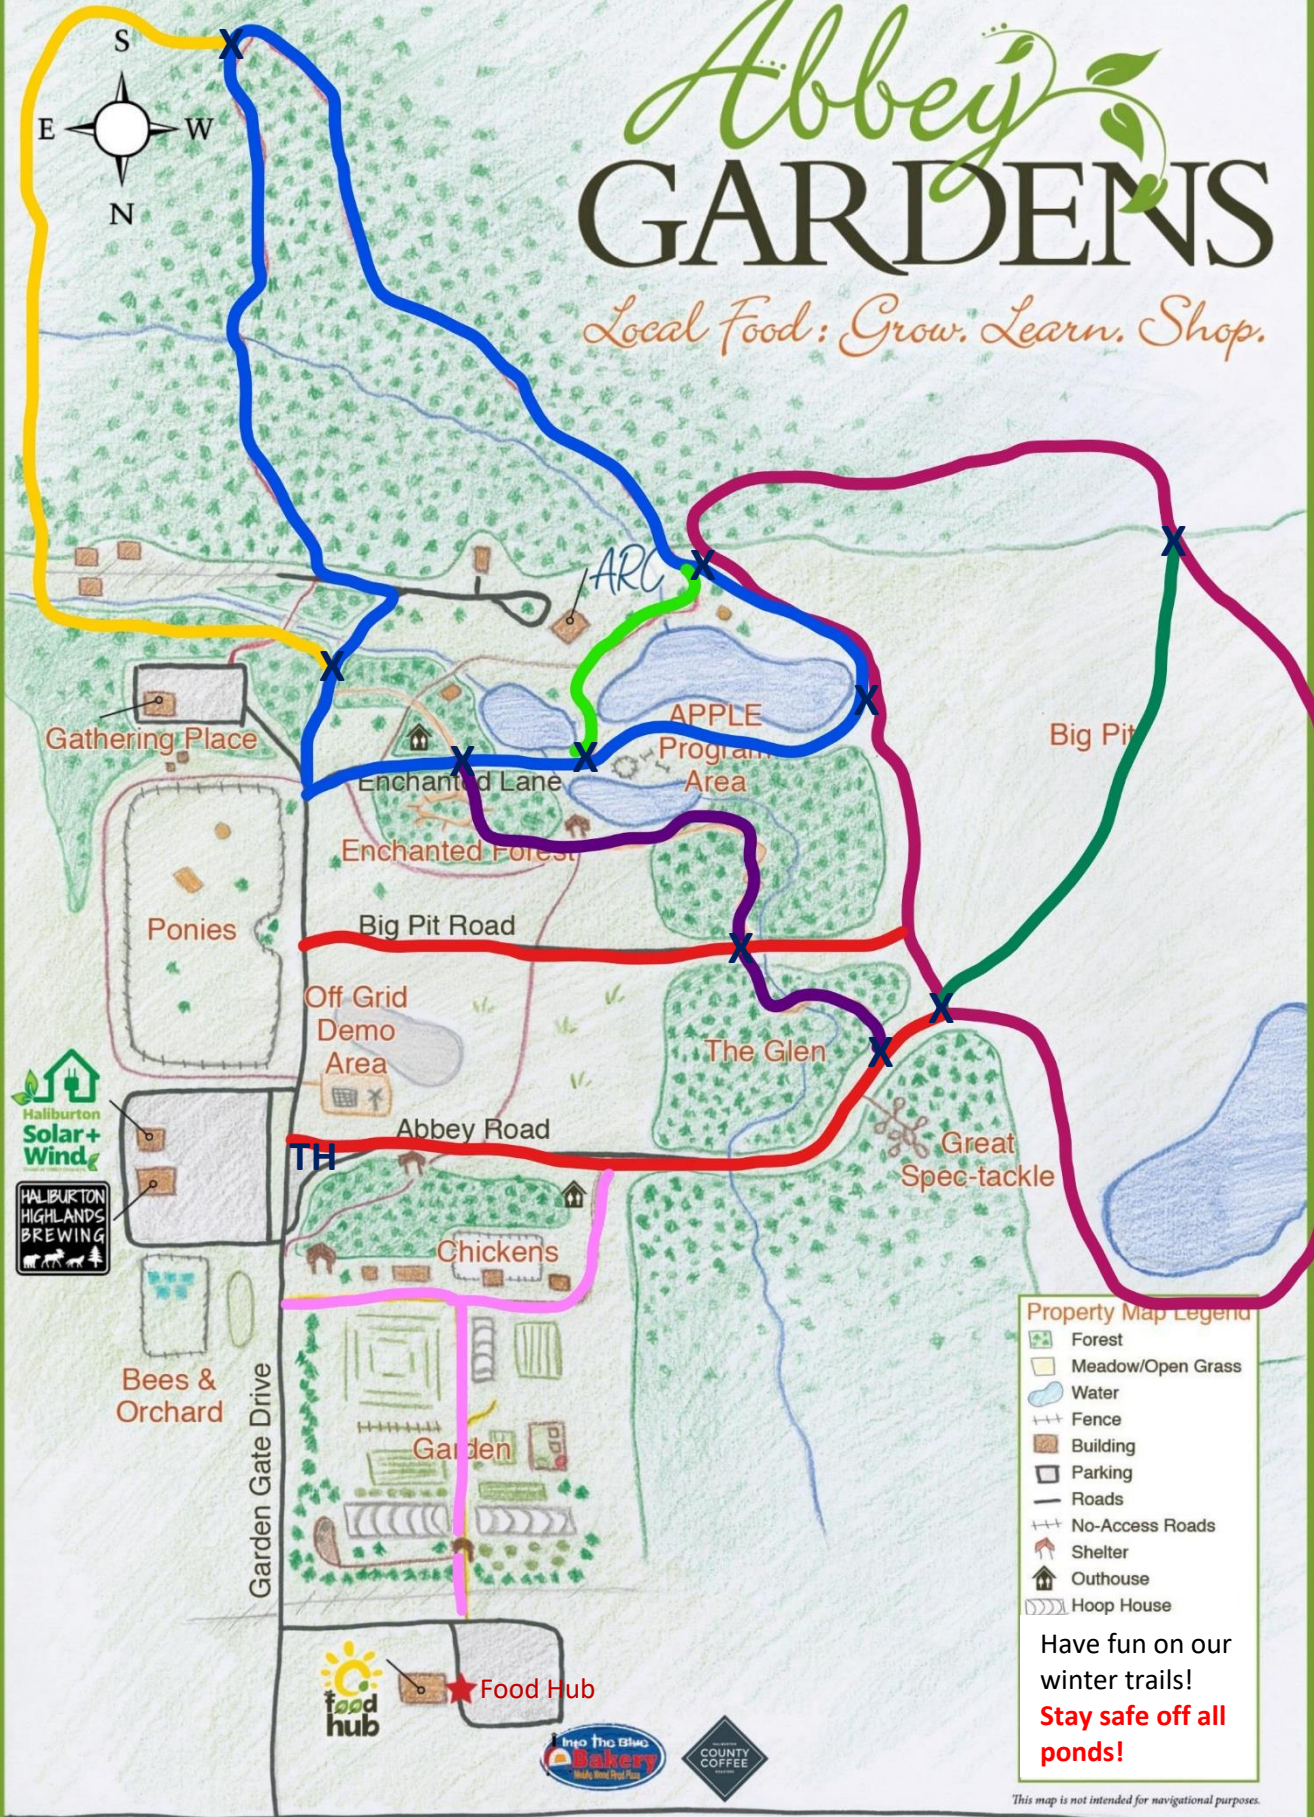

WELCOME TO

Abbey GARDENS

Local Food: Grow. Learn. Shop.

TH Main Trail Head

Trail Access

Abbey Rd ~.5Km

Big Pit Rd ~.6Km

Otter Slide

Back Forty Shorty (~1.6Km)

Big Pit Bypass

Twisted Moose Tracks (~2Km)

Enchanted Fast Track

Mindful Marsh

Garden Access

X Trail Intersection

Property Map Legend

- Forest
- Meadow/Open Grass
- Water
- Fence
- Building
- Parking
- Roads
- No-Access Roads
- Shelter
- Outhouse
- Hoop House

Have fun on our winter trails!

Stay safe off all ponds!

This map is not intended for navigational purposes.